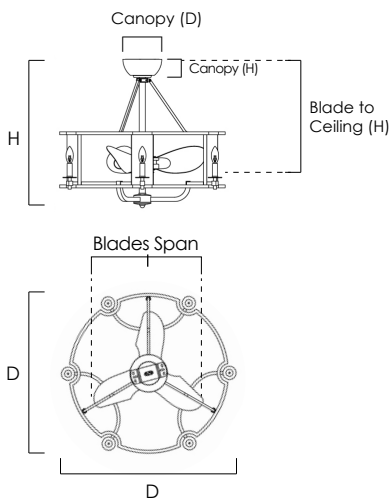

AIRFLOW

SPEEDS : 6
AIRFLOW CFM : 5057
ELECTRICITY USE : 31.90W
AIRFLOW EFFICIENCY: 158.5

FINISHES OPTIONS:

Chestnut Bronze/Gold (CHBGLD)

MATERIAL:

Steel
Polypropelene Fan Blades

INCLUDES

- Wall Mountable Remote Control
- 1 x 13.375" Downrod

DOWNROD OPTIONS

- 18" (FRD0118CHB)
- 24" (FRD0124CHB)
- 30" (FRD0130CHB)
- 36" (FRD0136CHB)

RATINGS:

ETL cETL
Damp Location
Title 20

ADDITIONAL:

RATED LIFE: 20,000 Hours
OPERATING TEMP: -20° C (-4°), 40° C (104°F)