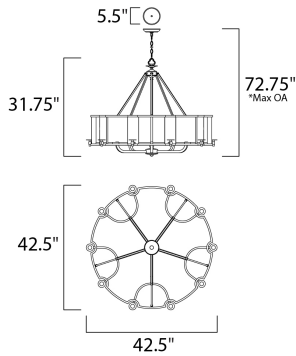

PRODUCT DESCRIPTION

A historical reproduction features candle reflectors finished in Gold which creates a dramatic contrast to the Chestnut Bronze outer body. This classic design works well in most traditional decor yet the simple lines allow it to also fit in a transitional setting.

*max overall height

MEASUREMENTS

DIMENSION : 42.25" L x 42.25" W x 31.75" H
 MAX OAH : 72.75" OAH x 31.75" OAH
 CANOPY : 5.5" W x 1.1" H x 5.5" L
 HANGING WEIGHT : 25.83 lb

LAMPING

INPUT VOLTAGE : 120V
 LUMENS : (0 Del.)
 BULB : 1 x 60W (NOT INCLUDED), 600W Total
 DIMMABLE : Dimmable